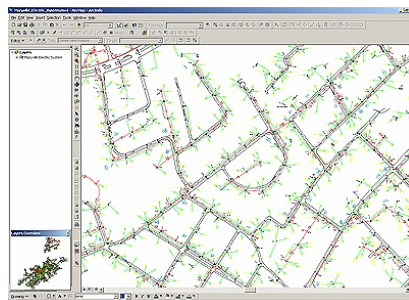

Maryville Electric Department, TN