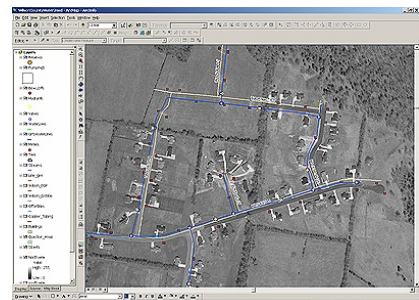

GEO-Jobe GIS Consulting

107 Music City Circle, Ste. 202
Nashville, TN 37214

Web: <http://www.geo-jobe.com>

Phone: 615-883-0085
Fax: 603-907-0718
Email: info@geo-jobe.com

Maryville Electric Department, TN

Wilson County Water Authority, TN