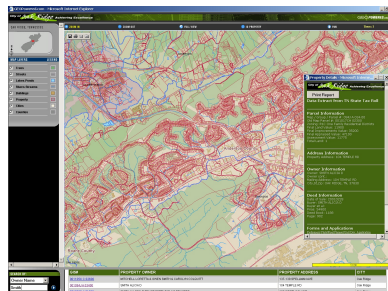

City of Oak Ridge, TN