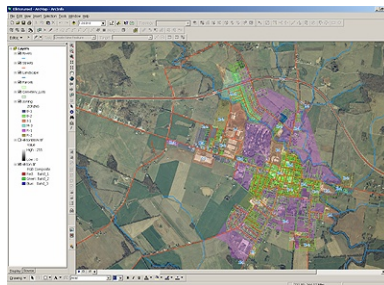

GEO-Jobe® GIS Consulting is an ESRI Business Partner, Consultant, Reseller, and Instructor which authorizes us to resell ESRI products, implement ESRI products and educate users on how to use

ESRI products. Our experience combined with strategic partnerships gives us the expertise to develop turnkey GIS solutions for Local Governments from beginning to end.

City of Elkton, KY

For more information on GIS Solutions for Local Governments or to schedule a demonstration with one of our project managers, please contact us at 615-883-0085 or email us at info@geo-jobe.com.

GIS PRODUCTS

- ArcGIS Products
- GEOpowered®
- ArcPad Mobile GIS
- Custom Application Dev.

ESRI Authorized:

Consultant
Reseller
Instructor

GEO-Jobe GIS Consulting

107 Music City Circle, Ste. 202
Nashville, TN 37214

Web: <http://www.geo-jobe.com>

Phone: 615-883-0085
Fax: 603-907-0718
Email: info@geo-jobe.com